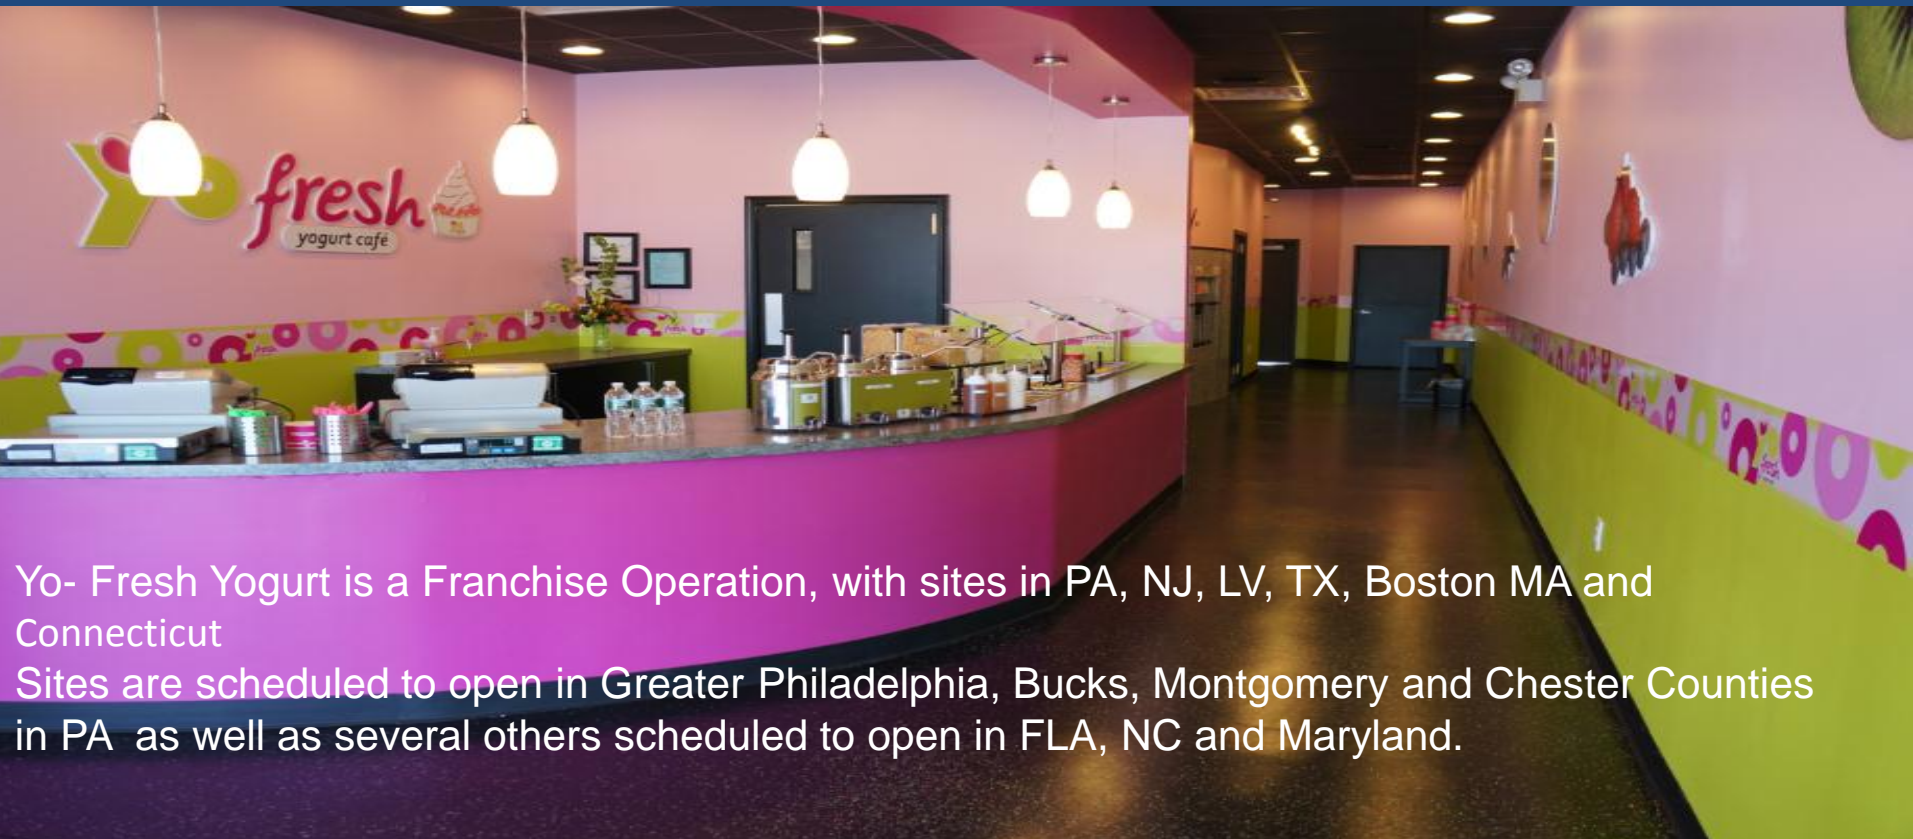

Yo-Fresh Yogurt Continues It's Expansion throughout the Greater Philadelphia Region

Several New Leases have been signed in the past month including:
The Bradford Plaza Shopping Center; Located at 710 Downingtown Pike, Bradford, PA

Yo- Fresh Yogurt is a Franchise Operation, with sites in PA, NJ, LV, TX, Boston MA and Connecticut

Sites are scheduled to open in Greater Philadelphia, Bucks, Montgomery and Chester Counties in PA as well as several others scheduled to open in FLA, NC and Maryland.